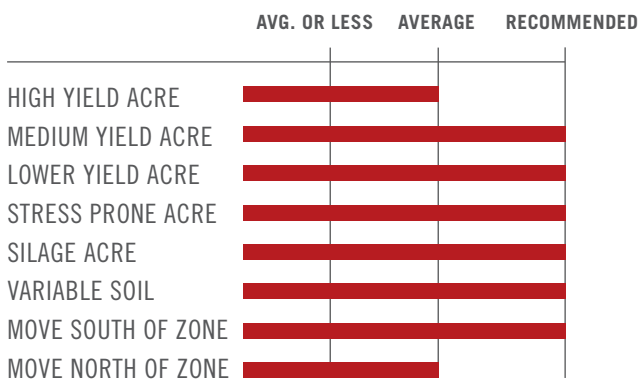

GRAIN CORN

BETTER GENETICS.
BETTER PRODUCTIVITY.
BETTER PROFITABILITY.

SW 7000

HIGHLIGHTS

114 DAYS RM

- Conventional hybrid with excellent grain and silage yield potential
- Widely adapted north/south & east/west across soil types and cultural practices
- Tough conventional hybrid that can handle Mid-Atlantic and Mid-South heat stress and disease pressure

	GRAIN	DUAL PURPOSE	SILAGE
Acre Value	X	X	X

	CORN BORER	CORN ROOTWORM
Insect Trait Protection		

	CONV.	GLYPHOSATE	GLUFOSINATE
Herbicide System	7000		

C. EARWORM	BL. CUTWORM	W.B. CUTWORM

POSITIONING & PERFORMANCE TRENDS