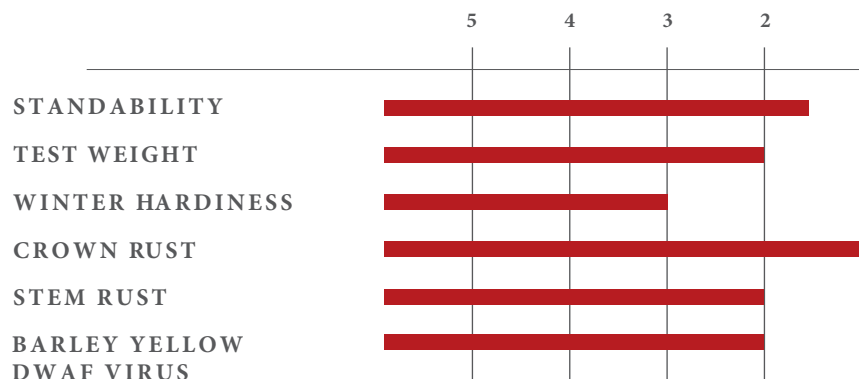

PERFORMANCE CHARACTERISTICS

*Based on SEEDWAY, LLC conducted trials. Relative to other SEEDWAY Brand products.
Rating Scale: 1-5; 1 = EXCELLENT, 5 = POOR.