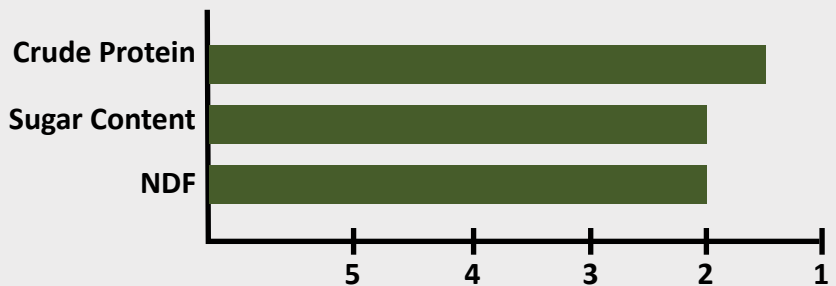

TRITICALE

HYBRID FLEX™

KEY ATTRIBUTES

- Dual planting window, spring/fall
- Awnletted
- Earlier maturity than Flex™
- Great for double cropping
-

VARIETY CHARACTERISTICS

Silage Quality	1.5
Silage Yield	1
Fall Forage Yield	1.5
Stripe Rust Tolerance	NR
Leaf Rust Tolerance	NR
Straw Strength	1.5
Winterhardiness	1
Height	2