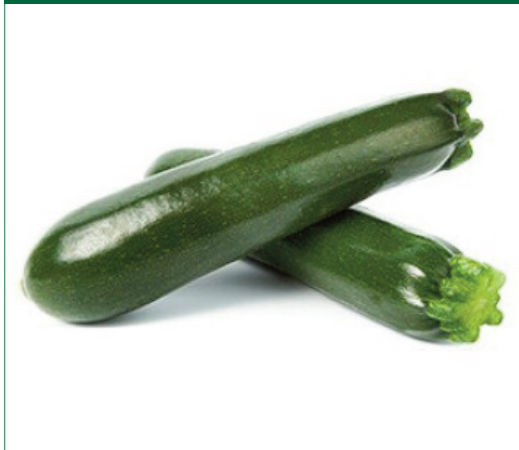

SUMMER SQUASH

Better Genetics.
Better Productivity.
Better Profitability.

www.seedway.com

KEFREN

Green Zucchini

KEY CHARACTERISTICS

Medium vigor plant with short internodes and support leaves. Well proportioned fruit is dark and shiny with reduced spines.

Relative Maturity	Shape	Color	Plant Type
45 Days	Cylindrical	Medium-green, medium flecking	Open

DISEASE RESISTANCES (HR=High Resistance, IR = Intermediate Resistance)

IR: PRSV, WMV, ZYMV, Px