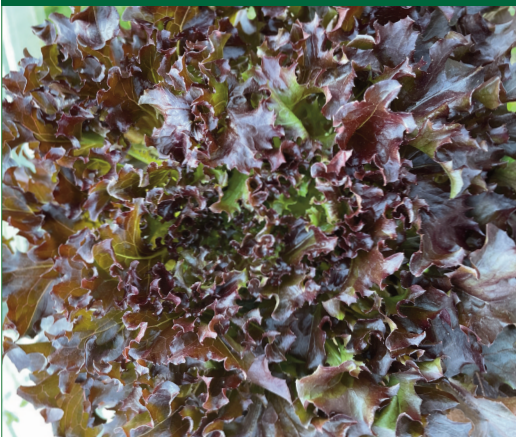

LETTUCE

Better Genetics.
Better Productivity.
Better Profitability.

RHONE

Red Leaf - Tango Type

KEY CHARACTERISTICS

Rhone is a heavy and dense one-cut time red "double tango"- meaning deeply incised leaves. Heads are a glossy deep bronze-red and hold well in the field and after cutting. It is great for hydroponic production and heat resistant for open field.