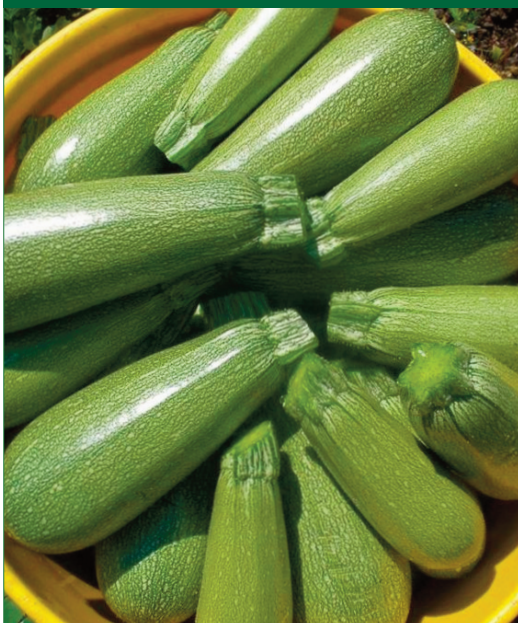

SUMMER SQUASH

Better Genetics.
Better Productivity.
Better Profitability.

ROCIO

Specialty Summer Squash

KEY CHARACTERISTICS

- Very good tolerance to Powdery Mildew. Excellent fruit quality, very cylindrical, with very good production under high pressure of white fly.

Relative Maturity	Shape	Color	Plant Type
50 Days	4" x 6", Cylindrical	Pale Green, Light Mottles	Semi-Erect, Open Bush

DISEASE RESISTANCES (HR=High Resistance, IR = Intermediate Resistance)

- HR/IR
IR: PRSV, Px, WMV, ZYMV