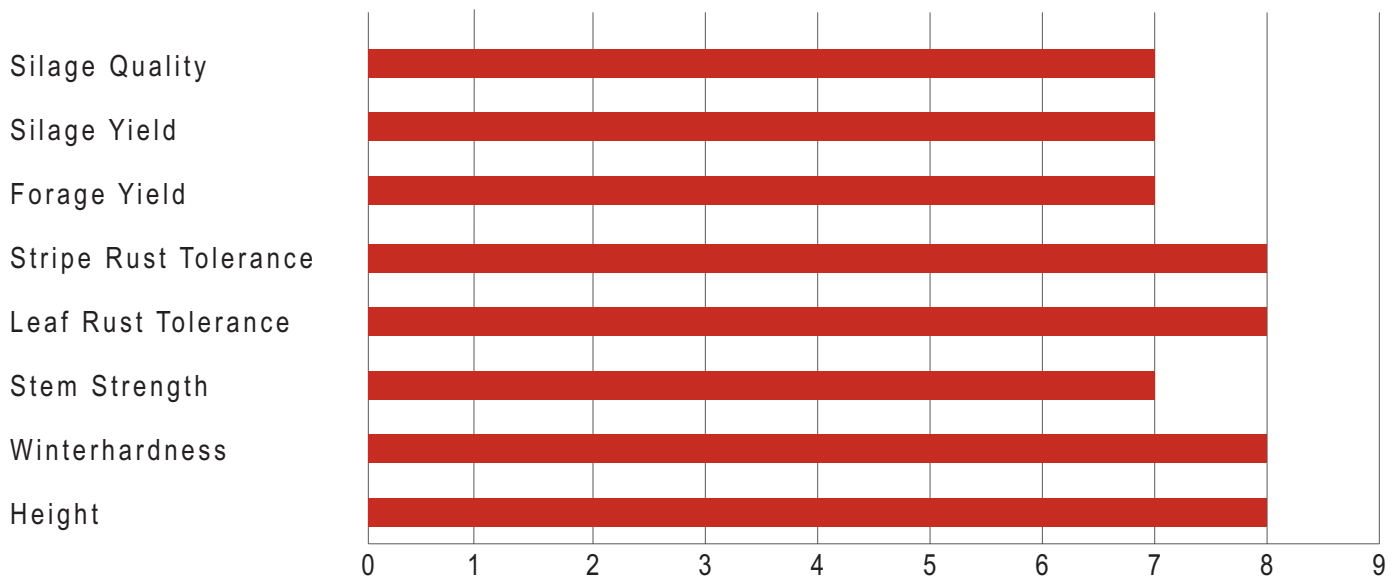

VARIETY CHARACTERISTICS