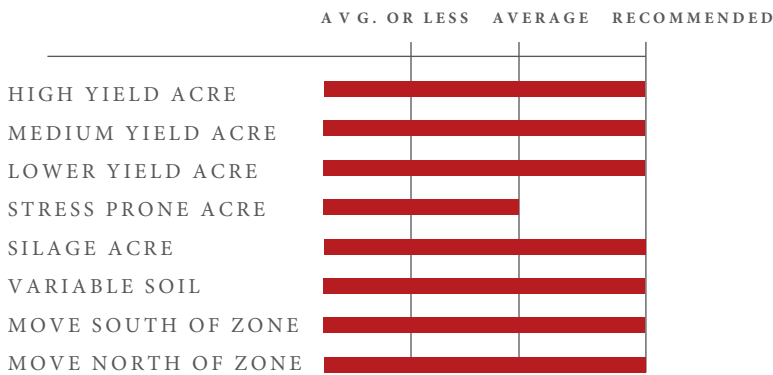

SILAGE CORN

BETTER GENETICS.
BETTER PRODUCTIVITY.
BETTER PROFITABILITY.

SW 8100GENSS (RIB)

HIGHLIGHTS

117 DAY RM

- Top end grain yield performance for all full season U.S. locations.
- Exceptional yield potential with agronomics and high test weight corn.
- SmartStax® (RIB) with good east / west / northern movement in addition to southern.

	GRAIN	DUAL PURPOSE	SILAGE
Acre Value	X	X	X

	CORN BORER	CORN ROOTWORM
Insect Trait Protection	X	X

	CONV.	GLYPHOSATE	GLUFOSINATE
Herbicide System		X	X

C. EARWORM	BL. CUTWORM	W.B. CUTWORM
X	X	SUPPRESSION

POSITIONING & PERFORMANCE TRENDS