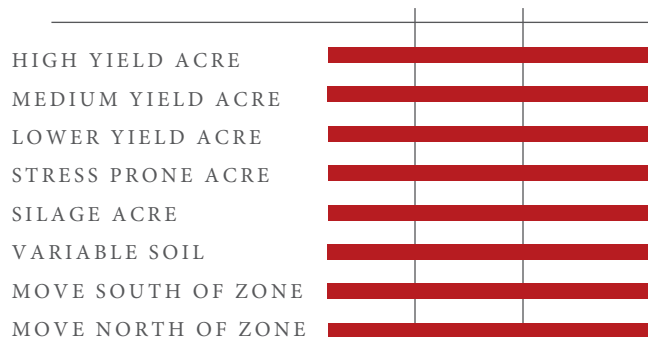

### HIGHLIGHTS

98/97 DAY RM

- Excellent top end grain yield with wide area of adaptation.
- Better southern movement than SW 4000GENSS and others in this maturity.
- Excellent season long eye appeal and late season staygreen for maturity.
- More ear flex than most hybrids at 98 RM.

	GRAIN	DUAL PURPOSE	SILAGE
Acre Value	X	X	X

	CORN BORER	CORN ROOTWORM
Insect Trait Protection	X	X

	CONV.	GLYPHOSATE	GLUFOSINATE
Herbicide System		X	X

C. EARWORM	BL. CUTWORM	W.B. CUTWORM
X	X	SUPPRESSION

### POSITIONING & PERFORMANCE TRENDS

AVG. OR LESS AVERAGE RECOMMENDED