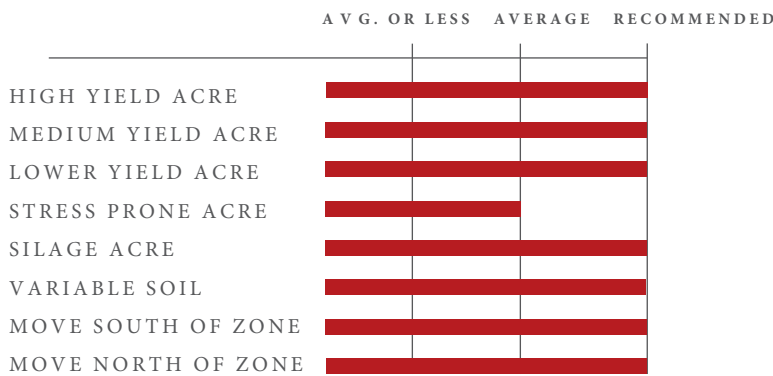

SILAGE CORN

BETTER GENETICS.
BETTER PRODUCTIVITY.
BETTER PROFITABILITY.

SW 3624RR

92/91 DAY RM

HIGHLIGHTS

- Single trait Roundup with excellent north / south adaptation for easy placement.
- Versatile across soil types and harvest methods.
- Excellent consistency of performance over locations and years.
- Nice silage fit on Roundup Ready® acres.

	GRAIN	DUAL PURPOSE	SILAGE
Acre Value	X	X	X

	CONV.	GLYPHOSATE	GLUFOSINATE
Herbicide System		X	

POSITIONING & PERFORMANCE TRENDS

PLANT CHARACTERISTICS

Plant Height	2
Stalk Strength	2
Root Strength	1.5
Staygreen	3
Ear Type	Semi-Flex
Drydown	2.5
Silage Yield	2
Grain Digestibility	2
Fiber Digestibility	2