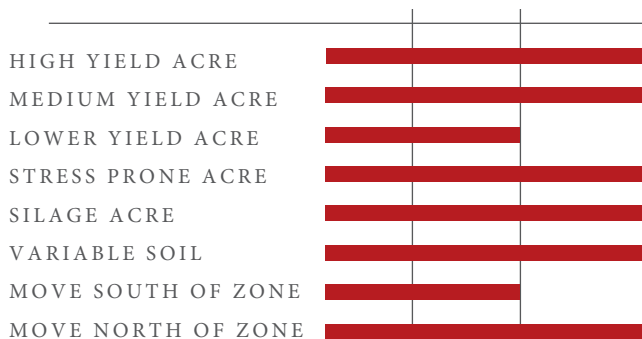

POSITIONING & PERFORMANCE TRENDS

AVG. OR LESS   AVERAGE   RECOMMENDED