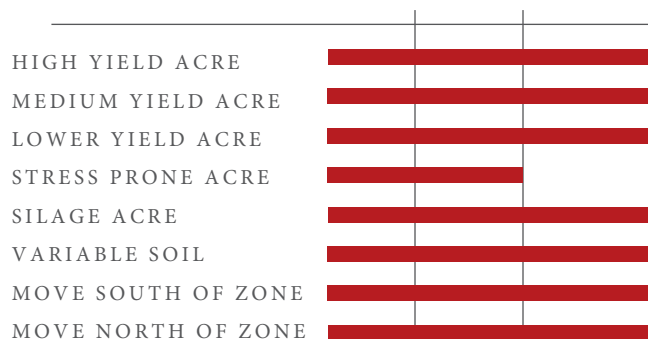

GRAIN CORN

BETTER GENETICS.
BETTER PRODUCTIVITY.
BETTER PROFITABILITY.

SW 8100GENSS (RIB)

HIGHLIGHTS

117 DAY RM

- Top end grain yield performance for all full season U.S. locations.
- Exceptional yield potential with agronomics and high test weight corn.
- SmartStax® (RIB) with good east / west / northern movement in addition to southern.

	GRAIN	DUAL PURPOSE	SILAGE
Acre Value	X	X	X

	CORN BORER	CORN ROOTWORM
Insect Trait Protection	X	X

	CONV.	GLYPHOSATE	GLUFOSINATE
Herbicide System		X	X

C. EARWORM	BL. CUTWORM	W.B. CUTWORM
X	X	SUPPRESSION

POSITIONING & PERFORMANCE TRENDS

A V G . O R L E S S A V E R A G E R E C O M M E N D E D

MANAGEMENT

Population M-H (28,000-34,000)
Fungicide Response Above Average
Corn After Corn Above Average
Rotated Acre Above Average

PLANT CHARACTERISTICS

Plant Height 2
Stalk Strength 1
Root Strength 1.5
Staygreen 1

EAR CHARACTERISTICS

Ear Type Semi-Flex
Ear Height Medium+
Drydown 3
Test Weight 1
Shelling Ease Very Good
Pest Tolerance Excellent

DISEASE RATINGS