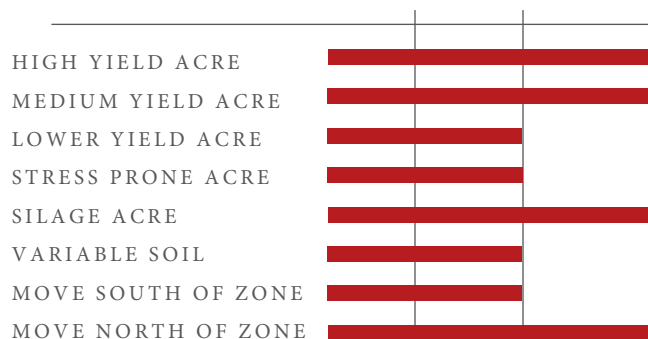

GRAIN CORN

BETTER GENETICS.
BETTER PRODUCTIVITY.
BETTER PROFITABILITY.

SW 6760GENSS (RIB)

HIGHLIGHTS

113/112 DAY RM

- Widely adapted with consistent high grain yield.
- Handles medium-high populations.
- Good ear girth and kernel depth.

	GRAIN	DUAL PURPOSE	SILAGE
Acre Value	X	X	X

	CORN BORER	CORN ROOTWORM
Insect Trait Protection	X	X

	CONV.	GLYPHOSATE	GLUFOSINATE
Herbicide System		X	X

C. EARWORM	BL. CUTWORM	W.B. CUTWORM
X	X	SUPPRESSION

POSITIONING & PERFORMANCE TRENDS

AVG. OR LESS AVERAGE RECOMMENDED

MANAGEMENT

Population M-H (28,000-34,000)
Fungicide Response Above Average
Corn After Corn Above Average
Rotated Acre Above Average

PLANT CHARACTERISTICS

Plant Height 2.5
Stalk Strength 2
Root Strength 2.5
Staygreen 2.5
Emergence 2