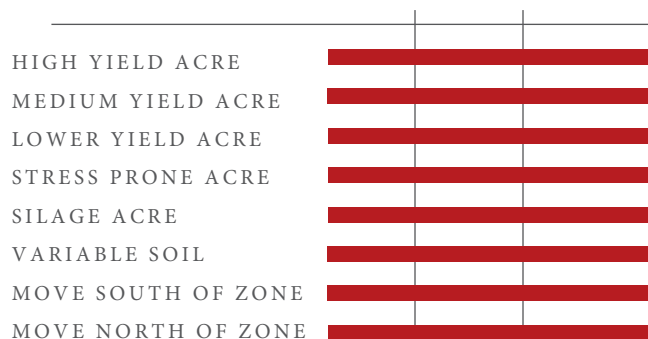

POSITIONING & PERFORMANCE TRENDS

A V G . O R L E S S   A V E R A G E   R E C O M M E N D E D