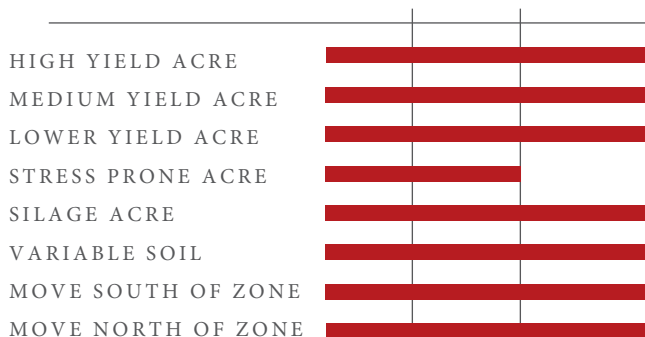

GRAIN CORN

BETTER GENETICS.
BETTER PRODUCTIVITY.
BETTER PROFITABILITY.

SW 3624RR

92/91 DAY RM

HIGHLIGHTS

- Single trait Roundup with excellent north / south adaptation for easy placement.
- Versatile across soil types and harvest methods.
- Excellent consistency of performance over locations and years.
- Nice grain or silage fit on Roundup acres.

	GRAIN	DUAL PURPOSE	SILAGE
Acre Value	X	X	X

	CONV.	GLYPHOSATE	GLUFOSINATE
Herbicide System		X	

POSITIONING & PERFORMANCE TRENDS

AVG. OR LESS AVERAGE RECOMMENDED

MANAGEMENT

Population M-H
Fungicide Response Above Average
Corn After Corn Average
Rotated Acre Above Average