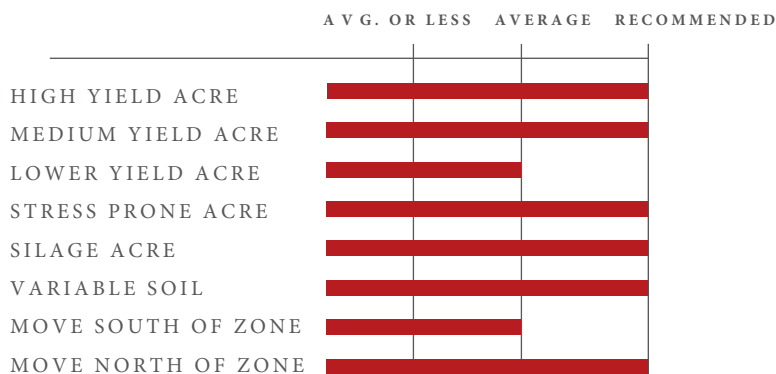

GRAIN CORN

BETTER GENETICS.
BETTER PRODUCTIVITY.
BETTER PROFITABILITY.

SW 2190 GENSS (RIB)

HIGHLIGHTS

83 DAYRM

- Consistent yields for good & variable soils with strong agronomics.
- SmartStax (RIB) for broad acre use in longer corn rotations.
- Premier rootworm product under 85 days RM.

	GRAIN	DUAL PURPOSE	SILAGE
Acre Value	X	X	X

	CORN BORER	CORN ROOTWORM
Insect Trait Protection	X	X

	CONV.	GLYPHOSATE	GLUFOSINATE
Herbicide System		X	X

C. EARWORM	BL. CUTWORM	W.B. CUTWORM
X	X	SUPPRESSION

POSITIONING & PERFORMANCE TRENDS