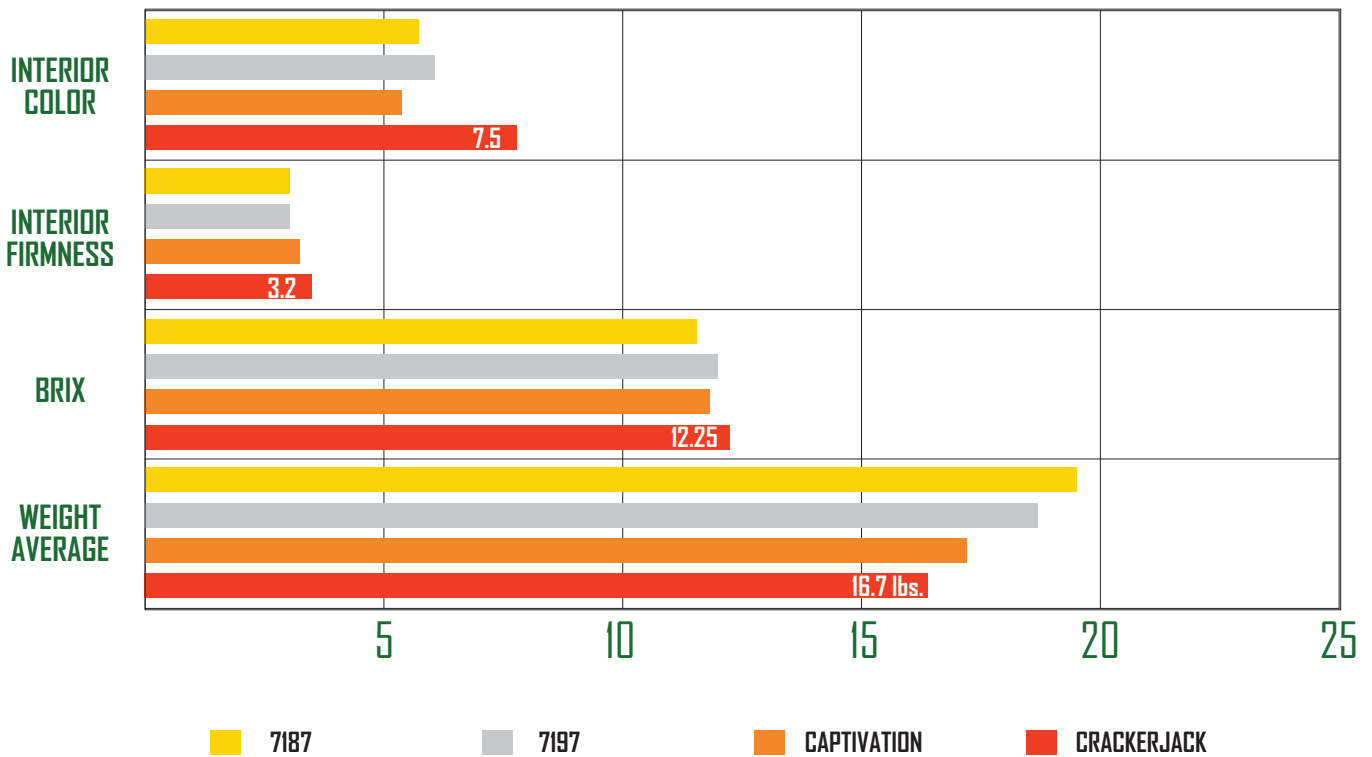

Relative Maturity	Average Weight	Flesh Color	Rind	Shape
82-84 Days	16.7 lbs	Dark red	Dark crimson stripe	Blocky oval

DISEASE RESISTANCES (HR=High Resistance, IR = Intermediate Resistance)

HR/IR

IR: Co:1, Fon:1

ELIZABETHTOWN, PA (800) 952-7333

LAKELAND, FL (863) 648-4242

Exclusive

Watermelon

Better Genetics. Better Productivity. Better Profitability.

FIELD TRIAL DATA

SOWLOGIC
Plants By Professionals™

www.seedway.com

Performance of Crackerjack will vary according to several factors including but not limited to the following:
Locations, Soil Types, Weather Conditions, and Grower Inputs.

*Data compiled from SEEDWAY, LLC trials 2018-2021