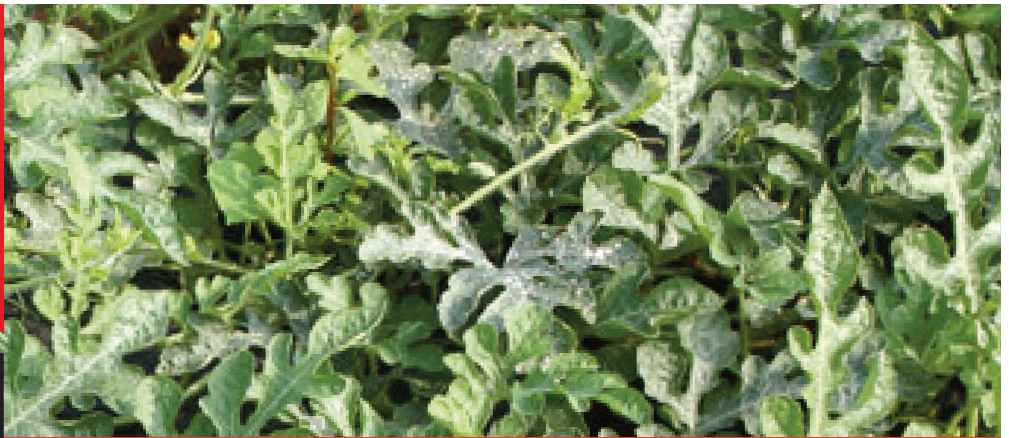

Watermelon

Better Genetics.
Better Productivity.
Better Profitability.

www.seedway.com