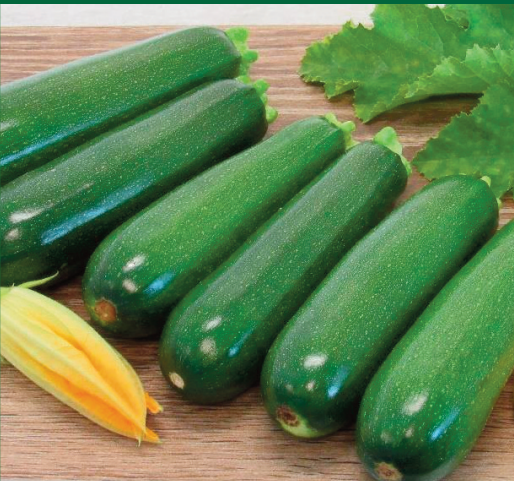

SUMMER SQUASH

Better Genetics.
Better Productivity.
Better Profitability.

Exclusive

www.seedway.com

RENEGADE

Green Zucchini

KEY CHARACTERISTICS

- High quality medium-dark green fruit with light flecking. High yielding. Early male flowers help with early yields. Open and erect plant. Minimal spines on the petioles. Strong disease package helps insure longer harvests.

Relative Maturity

48 Days

Shape

Cylindrical

Color

Medium
Green, Light
Flecking

Plant Type

Open, Erect