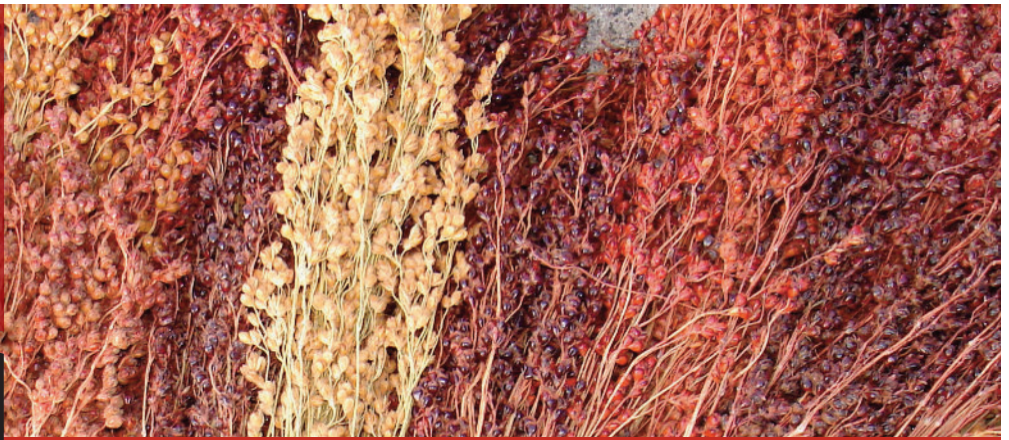

ORNAMENTAL

Better Genetics.
Better Productivity.
Better Profitability.

www.seedway.com

BROOM CORN MIXED

Ornamental Corn

KEY CHARACTERISTICS

- Heads/plants look much like sorghum; heads traditionally used for brooms. Colors include gold, deep brown, rusted wheat and white. Attractive for dry arrangements, crafts and brooms. (16,000-20,000 seeds per pound).