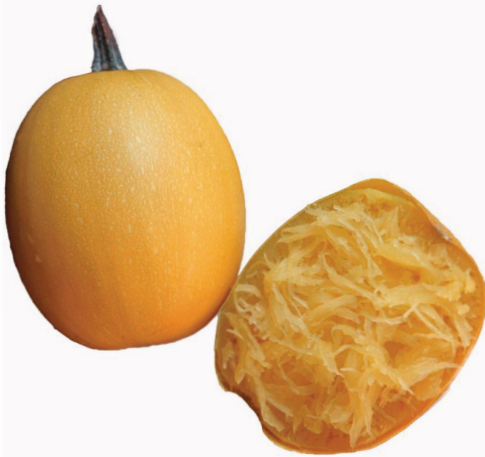

WINTER SQUASH

Better Genetics.
Better Productivity.
Better Profitability.

SMALL WONDER

Spaghetti Squash

KEY CHARACTERISTICS

- A personal-size spaghetti squash with a uniform shape and unique gold-orange rind. Very uniform and productive with exceptional shelf-life.

| Relative Maturity | Color | Shape | Plant | Weight |
|-------------------|---------------|---------|-----------|------------|
| 90 Days | Yellow Orange | 5" x 6" | Full Vine | 1.5-2 lbs. |

www.seedway.com