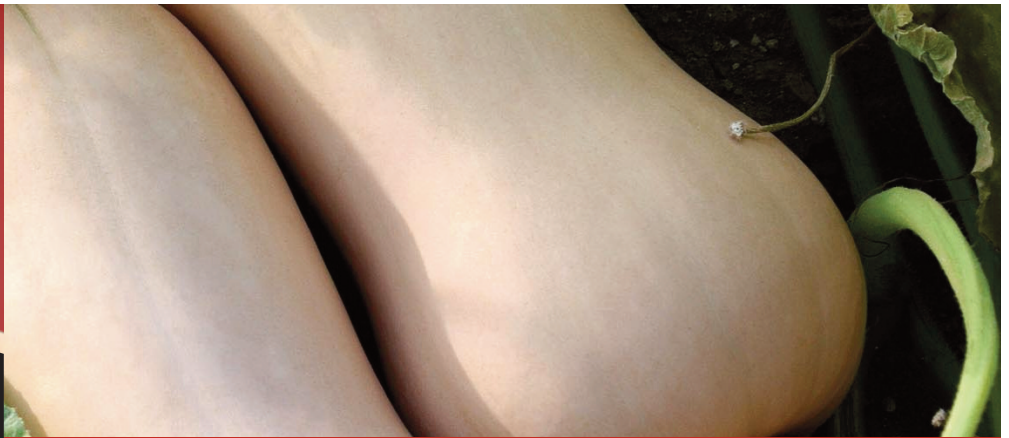

WINTER SQUASH

Better Genetics.
Better Productivity.
Better Profitability.