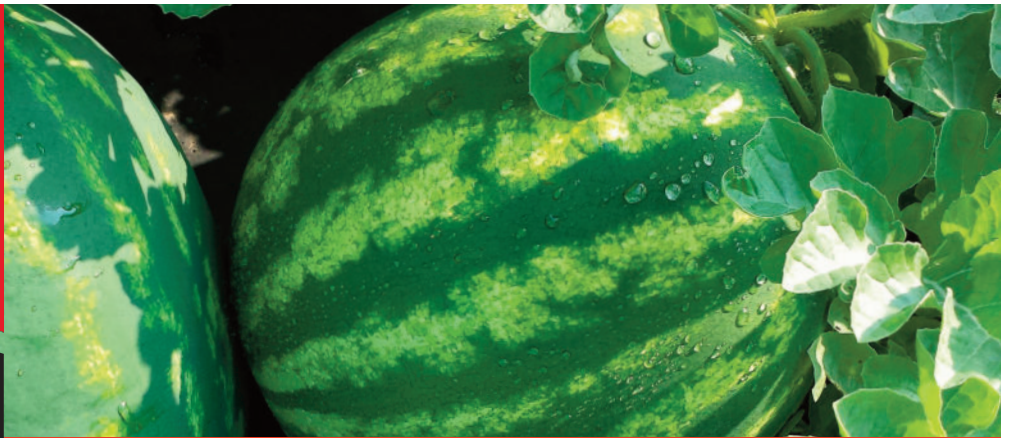

Watermelon

Better Genetics.
Better Productivity.
Better Profitability.

www.seedway.com

EXCLAMATION

Triploid Seedless

KEY CHARACTERISTICS

- Exclamation is an excellent choice for growers wanting a very large seedless triploid with excellent firmness and interior quality. The vine is quite vigorous. Very good quality later in the season.

Relative Maturity	Weight	Flesh Color	Rind	Shape
90 Days	17-22 lbs.	Red	Medium Green, Distinct Darker Stripes	Oval, Blocky

DISEASE RESISTANCES (HR=High Resistance, IR = Intermediate Resistance)

HR/IR

IR: Co:1, Fon:1