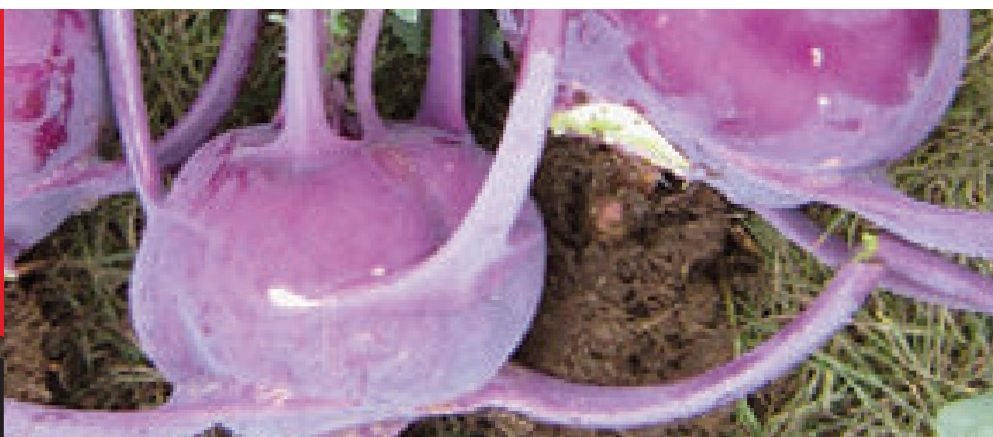

Kohlrabi

Better Genetics.
Better Productivity.
Better Profitability.

www.seedway.com