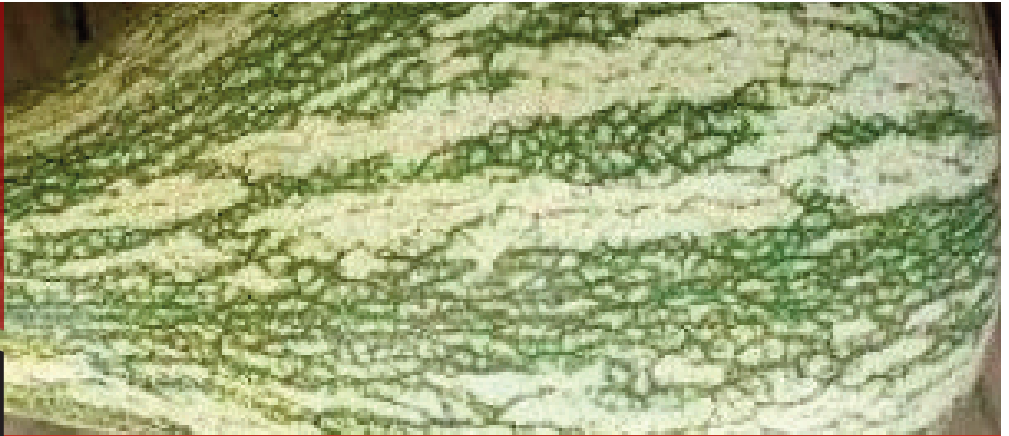

## CUSHAW GREEN STRIPE

Winter Squash

### KEY CHARACTERISTICS

- Sometimes called pumpkin, long neck with a bulbous end, excellent ornamental.

Relative Maturity	Shape	Plant	Color	Weight
110 Days	10" X 17"	Vigorous Full Vine	Cream Green Stripes	10-14 lbs.