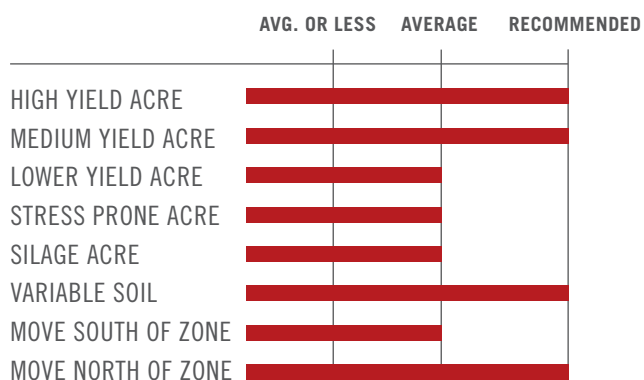

SILAGE CORN

BETTER GENETICS.
BETTER PRODUCTIVITY.
BETTER PROFITABILITY.

SW 2840GENVT2P (RIB)

HIGHLIGHTS

87 / 86 DAYS^{RM}
Northern Rating / Southern Rating

- Very good silage option for long rotations needing rootworm protection

	GRAIN	DUAL PURPOSE	SILAGE
Acre Value	X	X	X

	CORN BORER	CORN ROOTWORM
Insect Trait Protection	X	X

	CONV.	GLYPHOSATE	GLUFOSINATE
Herbicide System		X	X

C. EARWORM	BL. CUTWORM	W.B. CUTWORM
X	X	Suppression

OTHER:
No refuge requirements

POSITIONING & PERFORMANCE TRENDS

PLANT CHARACTERISTICS

Seedling Vigor	1.5
Plant Height	3.5
Stalk Strength	1
Root Rating	1.5
Staygreen	1.5
Silage Yield	2

EAR CHARACTERISTICS

Ear Type	Semi-fixed
Ear Height	Medium
Kernel Rows	18-20